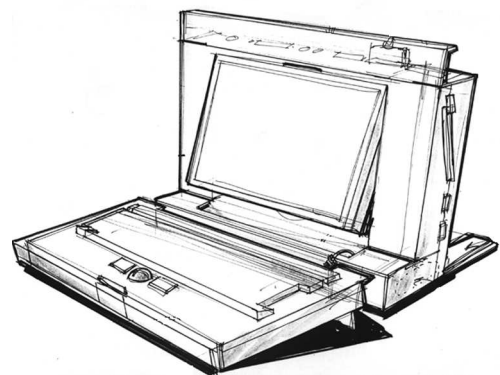

## Coming this September

The **PAWS 600 and 1200** - The Portable Amiga Workstation. The PAWS kit includes case, basic LCD driver Card, Active color LCD, power unit that can mount up to two batteries, one battery, power supply, and trackball. No soldering.

The **Gecko** - The Gecko is an external unit that plugs into the Amiga's RGB port to use any standard VGA monitor in most display modes, even PAL! Comes with cable and power supply.

P.O. Box 1825, Manassas, Virginia 22110  
(703) 330-7290 (Voice/Fax)